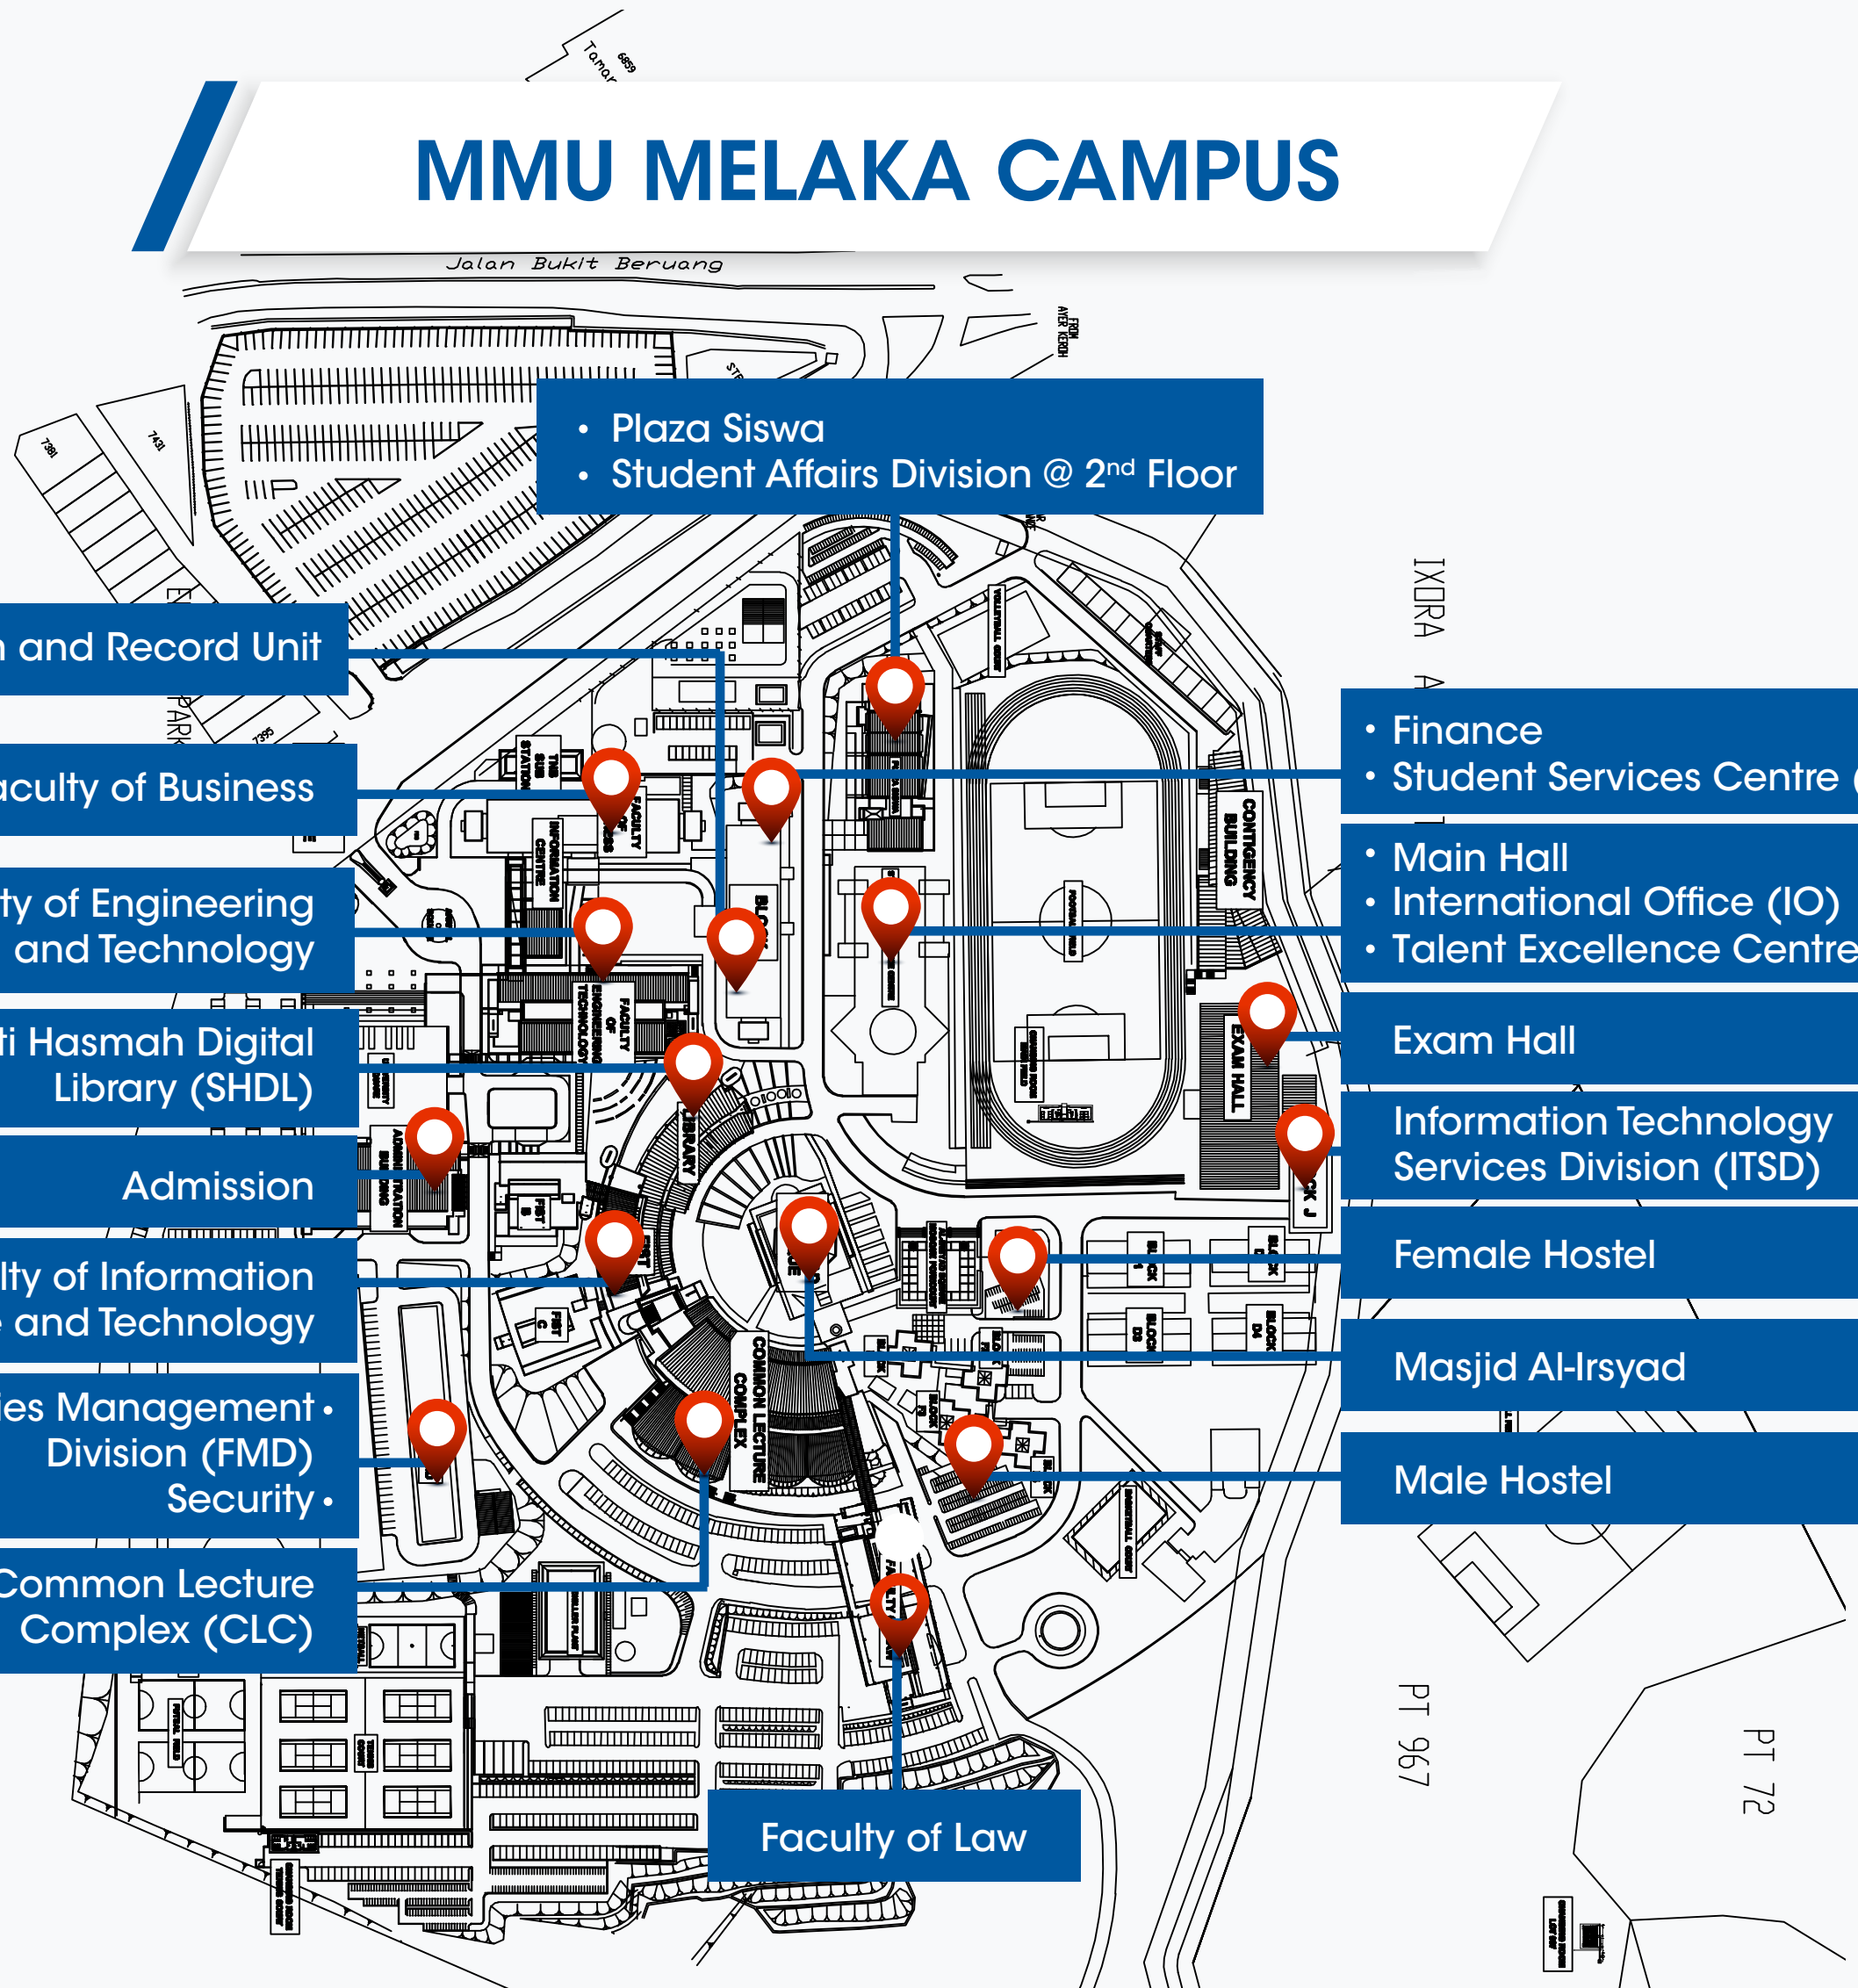

MMU MELAKA CAMPUS

- Plaza Siswa
- Student Affairs Division @ 2nd Floor

Exam and Record Unit

Faculty of Business

Faculty of Engineering and Technology

Siti Hasmah Digital Library (SHDL)

Admission

Faculty of Information Science and Technology

Facilities Management Division (FMD)
Security

Common Lecture Complex (CLC)

Faculty of Law

- Finance
- Student Services Centre (SSC)

- Main Hall
- International Office (IO)
- Talent Excellence Centre (TEC)

Exam Hall

Information Technology Services Division (ITSD)

Female Hostel

Masjid Al-Irsyad

Male Hostel

IXORA A

PT 967

PT 72